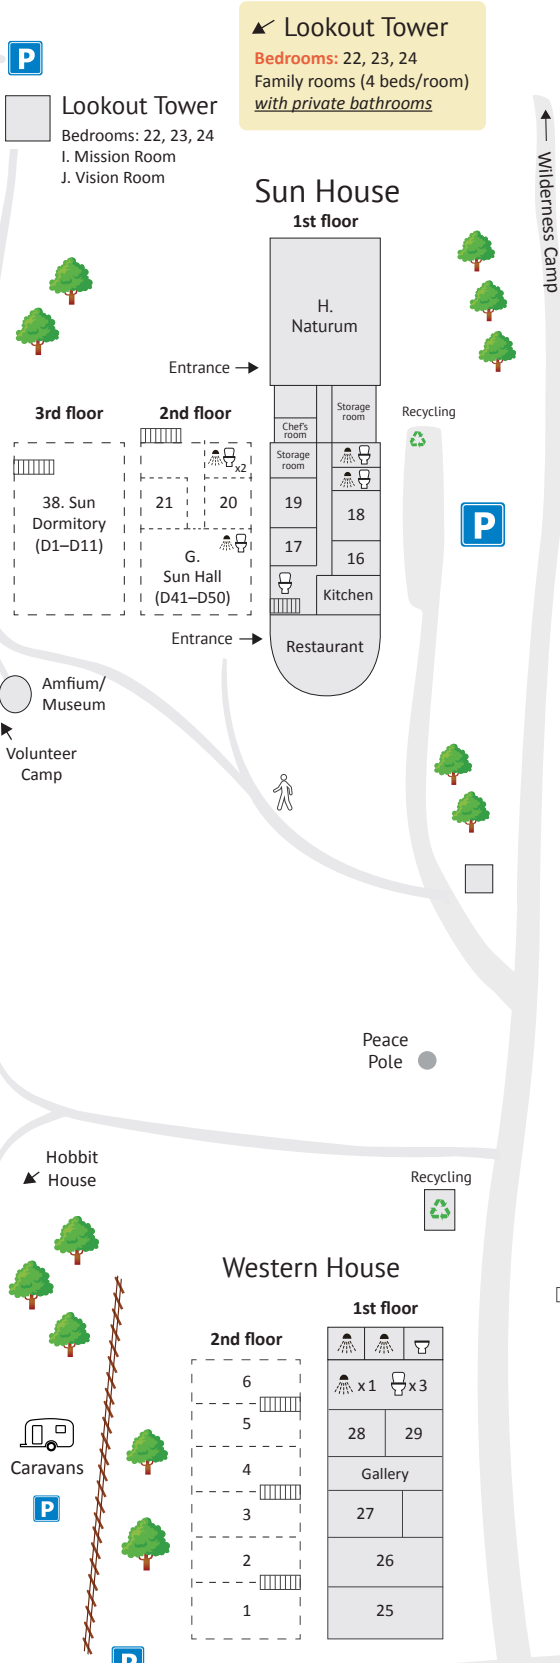

# Mundekulla

## Accommodation Each Building

(125 indoor sleeping spaces)

### ← Sun House

**1st floor – Bedrooms**  
*All with private bathroom*

- 16. Single room
- 17. Single room
- 18. Family room (4 beds)
- 19. Family room (4 beds)

**2nd floor – Bedrooms**  
*All with private bathroom*

- 20. Double room
- 21. Double room

**3rd floor - Sun Dormitory**

- 38. Private Dormitory, (D1–D11)  
(11 spaces behind curtains)

**2nd floor – Activity/Dorm.**

- G. Sun Hall / Open Dormitory, D41-D50 (Activity room daytime)