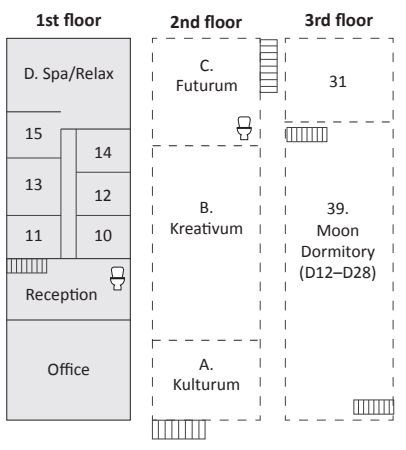

- 20. Double room
- 21. Double room

**3rd floor - Sun Dormitory**

- 38. Private Dormitory, (D1–D11)  
(11 spaces behind curtains)

**2nd floor – Activity/Dorm.**

- G. Sun Hall / Open Dormitory, D41-D50 (Activity room daytime)

### Viking Cottages

**Two Dormitory houses**  
*w. shared bathroom (150 m)*

- 35. Frej (C1–C5)  
1st floor: 2 beds  
2nd floor: 3 mattresses
- 36. Freja (C6–C10)  
1st floor: 2 beds  
2nd floor: 3 mattresses

### Nordic Light

**2nd floor**

- 7, 8, 9
- F. Hay Loft (D29–D40)

**1st floor**

- E. The Barn

### Eastern House

**1st floor**

- D. Spa/Relax
- 15, 14, 13, 12, 11, 10
- Reception
- Office

**2nd floor**

- C. Futurum
- B. Kreativum
- A. Kulturum

**3rd floor**

- 31
- 39. Moon Dormitory (D12–D28)